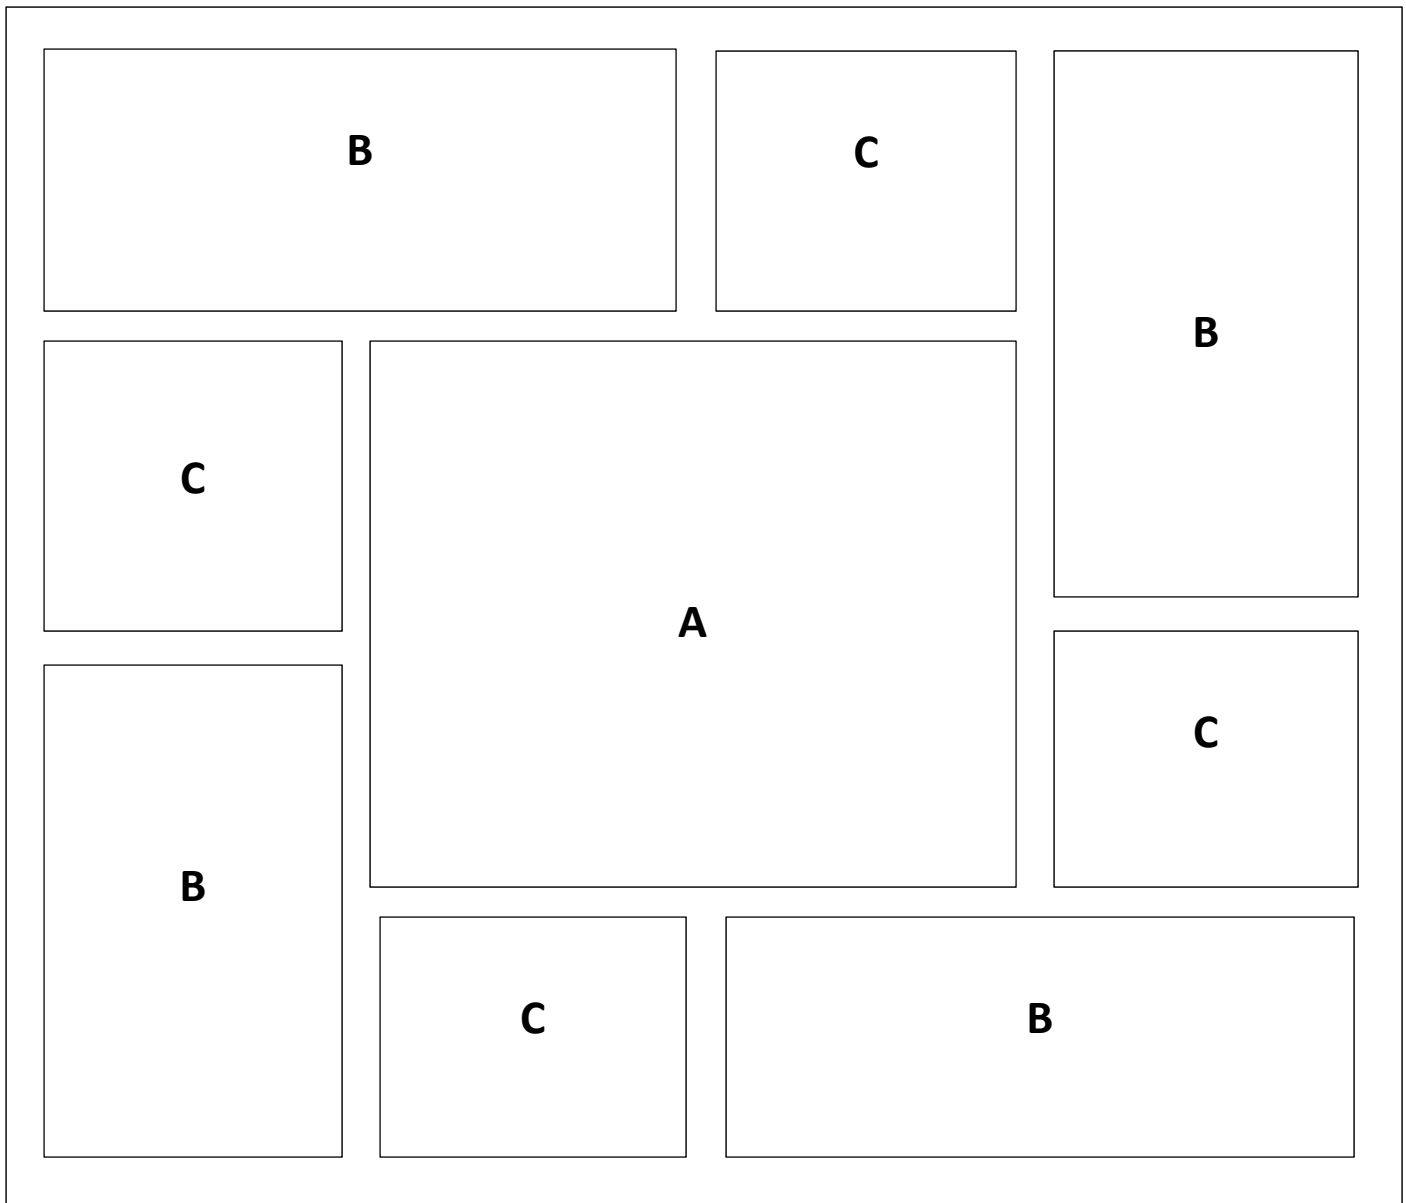

# 12" x 12" Sampler Template

**A - 5 ½" x 5 ½" Cut 1**

**B - 2 ¾" x 5 ½" Cut 4**

**C - 2 ¾" x 2 ¾" Cut 4**

*Note: The measurements are for the base pieces ONLY not any layers you may add.  
Also, the template is not to scale it is for reference only.*